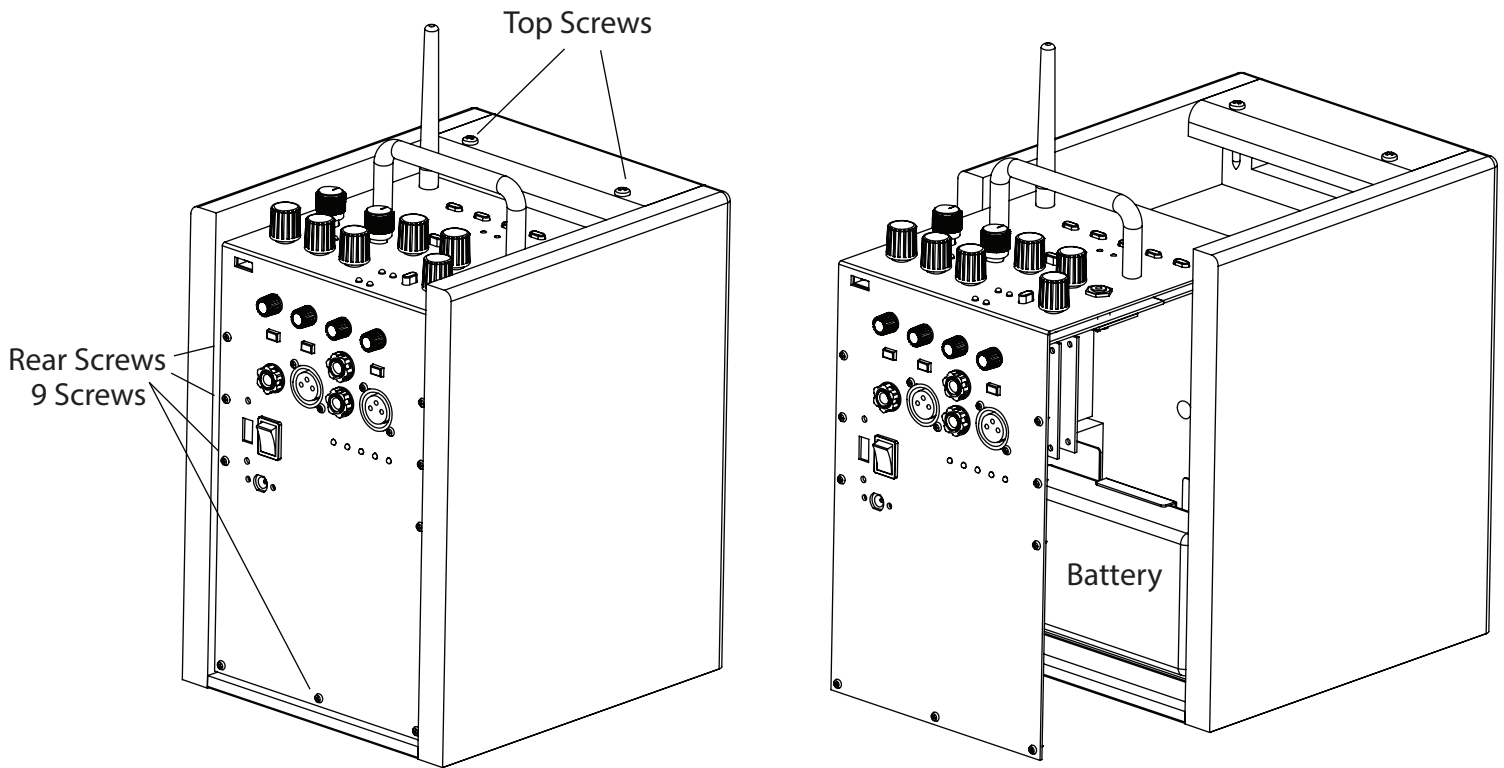

## A1-4 (A1BR8) Battery replacement

BATTERY TYPE: SLA 12V 7A to 9A

Product Dimensions: 5.9 x 3.7 x 2.6 inches — any SLA battery with this size will work. 12V 7AH, 8AH or 9AH

## Information on removal of the battery

- 1) Remove the Top 2 screws and 9 Rear BLACK screws.
- 2) Slide the Chassis assembly, discount the Battery Connections.
- 3) Carefully remove the battery from the device.
- 4) Make sure to Connect RED to positive Terminal of Battery. WHITE is Negative.